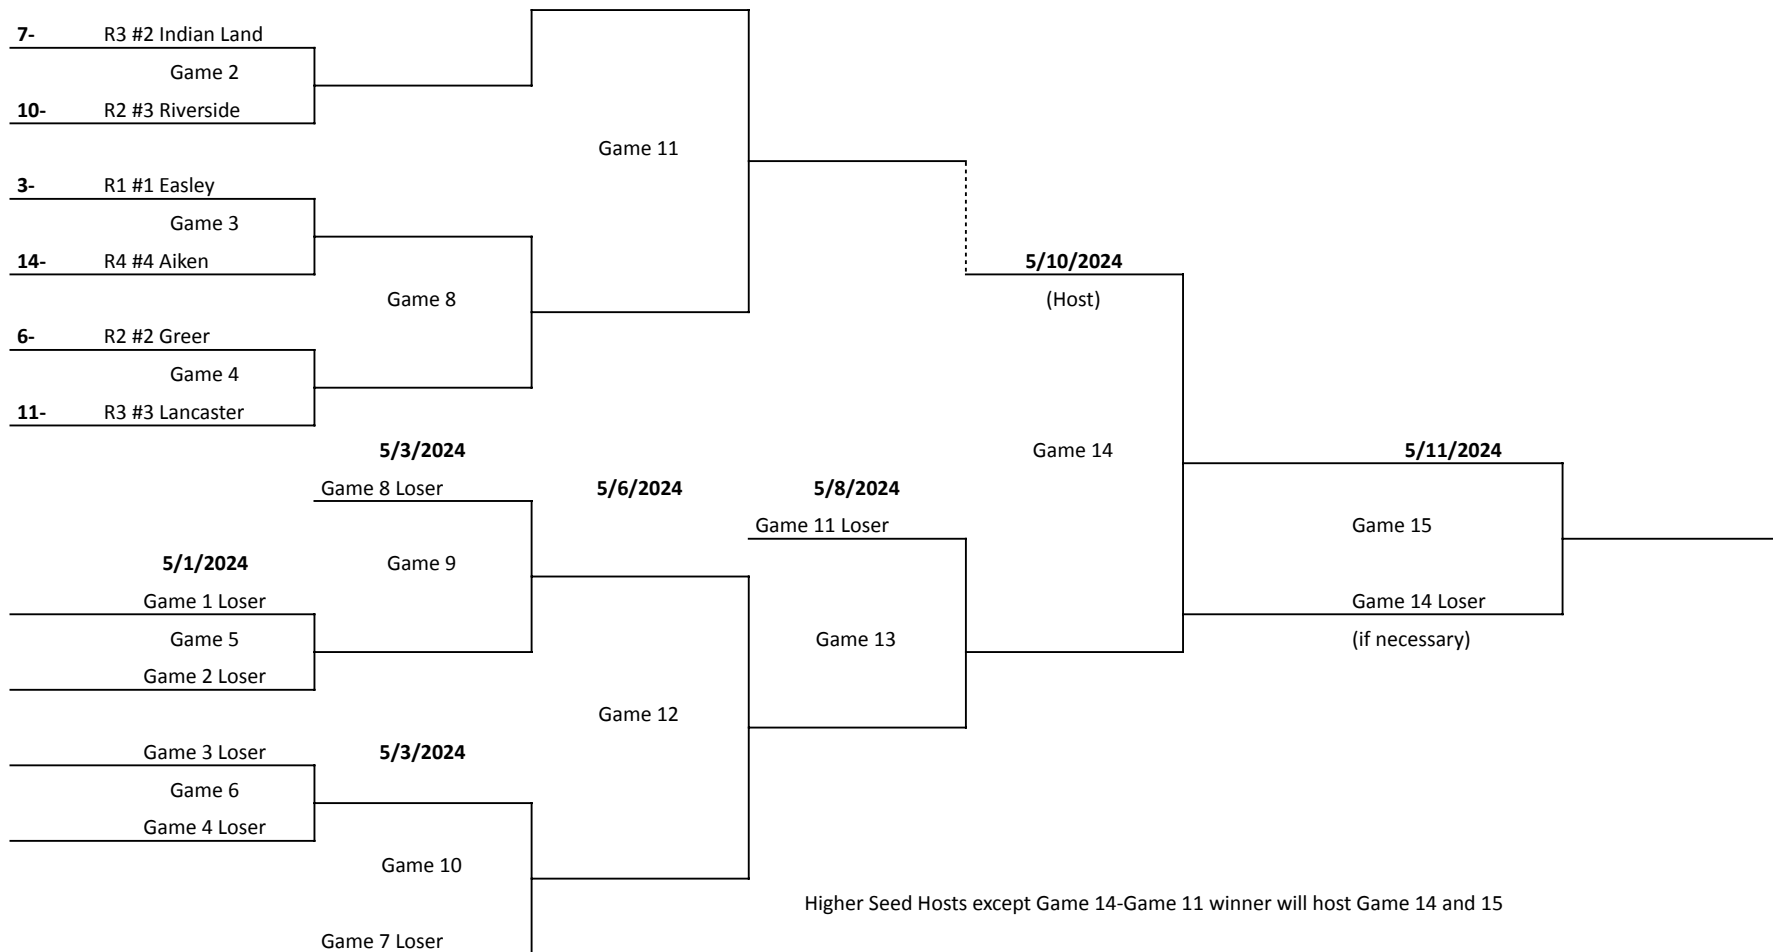

**CLASS AAAA BASEBALL BRACKET  
UPPER STATE**

Seed	Finish	Team
1	#1	R2 #1 Laurens
2	#1	R4 #1 Airport
3	#1	R1 #1 Easley
4	#1	R3 #1 Catawba Ridge
5	#2	R4 #2 N. Augusta
6	#2	R2 #2 Greer
7	#2	R3 #2 Indian Land
8	#2	R1 #2 Greenwood
9	#3	R4 #3 Midland-Valley
10	#3	R2 #3 Riverside
11	#3	R3 #3 Lancaster
12	#3	R1 #3 Greenville
13	#4	R2 #4 Eastside
14	#4	R4 #4 Aiken
15	#4	R1 #4 Westside
16	#4	R3 #4 Northwestern

Higher Seed Hosts except Game 14-Game 11 winner will host Game 14 and 15

**Baseball Upper/Lower State: 5/13, 5/15, 5/17 (If Needed)**

**Baseball State Final: 5/20, 5/22, 5/24 (If Needed)**

**CLASS AAAA BASEBALL BRACKET  
LOWER STATE**

Seed	Finish	Team
1	#1	R6 #1 N. Myrtle Beach
2	#1	R7 #1 James Island
3	#1	R5 #1 Lugoff-Elgin
4	#2	R5 #2 AC Flora

5	#2	R7 #2 Lucy Beckham
6	#2	R6 #2 W. Florence
7	#3	R 6 #3 Hartsville
8	#3	R7 #3 May River
9	#3	R5 #3 Irmo
10	#4	R5 #4 Westwood
11	#4	R7 #4 Hilton Head
12	#4	R6 #4 Myrtle Beach
13	AL	York
14	AL	South Florence
15	AL	Wade Hampton
16	AL	Blufton

5/10/2024

(Host)

Game 14

5/10/2024

Game 15

Game 14 Loser

(if necessary)

Higher Seed Hosts except Game 14- Game 11 winner will host Game 14 and 15