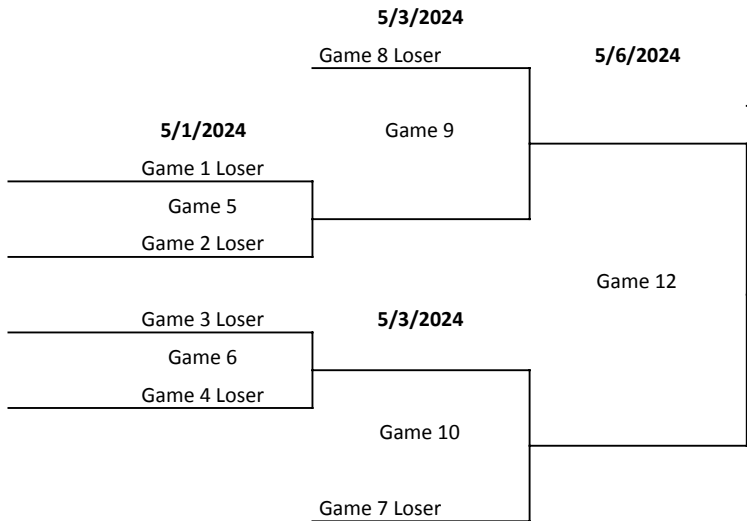

**CLASS AAAA BASEBALL BRACKET  
UPPER STATE**

Seed	Finish	Team
1	#1	R2 #1 Laurens
2	#1	R4 #1 Airport
3	#1	R1 #1 Easley
4	#1	R3 #1 Catawba Ridge
5	#2	R4 #2 N. Augusta
6	#2	R2 #2 Greer
7	#2	R3 #2 Indian Land
8	#2	R1 #2 Greenwood
9	#3	R4 #3 Midland-Valley
10	#3	R2 #3 Riverside
11	#3	R3 #3 Lancaster
12	#3	R1 #3 Greenville
13	#4	R2 #4 Eastside
14	#4	R4 #4 Aiken
15	#4	R1 #4 Westside
16	#4	R3 #4 Northwestern

Higher Seed Hosts except Game 14-Game 11 winner will host Game 14 and 15

**Baseball Upper/Lower State: 5/13, 5/15, 5/17 (If Needed)**

**Baseball State Final: 5/20, 5/22, 5/24 (If Needed)**

**CLASS AAAA BASEBALL BRACKET  
LOWER STATE**

Seed	Finish	Team
1	#1	R6 #1 N. Myrtle Beach
2	#1	R7 #1 James Island
3	#1	R5 #1 Lugoff-Elgin
4	#2	R5 #2 AC Flora

5	#2	R7 #2 Lucy Beckham
6	#2	R6 #2 W. Florence
7	#3	R 6 #3 Hartsville
8	#3	R7 #3 May River
9	#3	R5 #3 Irmo
10	#4	R5 #4 Westwood
11	#4	R7 #4 Hilton Head
12	#4	R6 #4 Myrtle Beach
13	AL	York
14	AL	South Florence
15	AL	Wade Hampton
16	AL	Blufton

5/10/2024

(Host)

Game 14

5/10/2024

Game 15

Game 14 Loser

(if necessary)

Higher Seed Hosts except Game 14- Game 11 winner will host Game 14 and 15