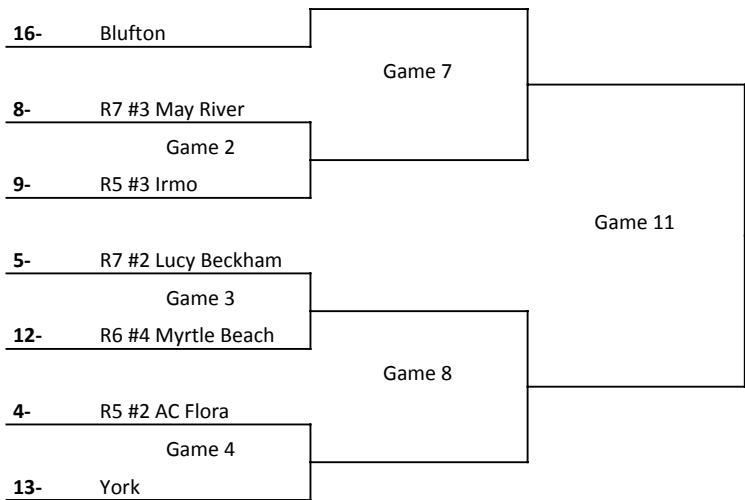

**CLASS AAAA BASEBALL BRACKET  
UPPER STATE**

Seed	Finish	Team
1	#1	R2 #1 Laurens
2	#1	R4 #1 Airport
3	#1	R1 #1 Easley
4	#1	R3 #1 Catawba Ridge
5	#2	R4 #2 N. Augusta
6	#2	R2 #2 Greer
7	#2	R3 #2 Indian Land
8	#2	R1 #2 Greenwood
9	#3	R4 #3 Midland-Valley
10	#3	R2 #3 Riverside
11	#3	R3 #3 Lancaster
12	#3	R1 #3 Greenville
13	#4	R2 #4 Eastside
14	#4	R4 #4 Aiken
15	#4	R1 #4 Westside
16	#4	R3 #4 Northwestern

Higher Seed Hosts except Game 14-Game 11 winner will host Game 14 and 15

**Baseball Upper/Lower State: 5/13, 5/15, 5/17 (If Needed)**

**Baseball State Final: 5/20, 5/22, 5/24 (If Needed)**

**CLASS AAAA BASEBALL BRACKET  
LOWER STATE**

Seed	Finish	Team
1	#1	R6 #1 N. Myrtle Beach
2	#1	R7 #1 James Island
3	#1	R5 #1 Lugoff-Elgin
4	#2	R5 #2 AC Flora

5	#2	R7 #2 Lucy Beckham
6	#2	R6 #2 W. Florence
7	#3	R 6 #3 Hartsville
8	#3	R7 #3 May River
9	#3	R5 #3 Irmo
10	#4	R5 #4 Westwood
11	#4	R7 #4 Hilton Head
12	#4	R6 #4 Myrtle Beach
13	AL	York
14	AL	South Florence
15	AL	Wade Hampton
16	AL	Blufton

5/10/2024

(Host)

Game 14

5/10/2024

Game 15

Game 14 Loser

(if necessary)

Higher Seed Hosts except Game 14- Game 11 winner will host Game 14 and 15