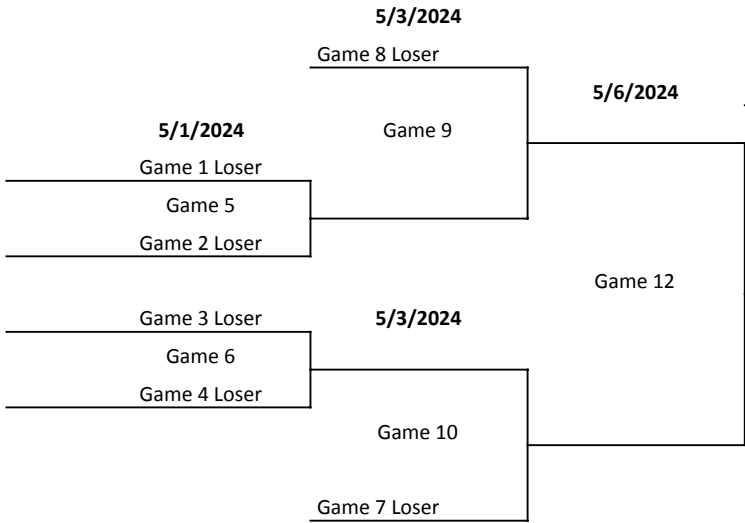

**CLASS AAAA BASEBALL BRACKET  
UPPER STATE**

Seed	Finish	Team
1	#1	R2 #1 Laurens
2	#1	R4 #1 Airport
3	#1	R1 #1 Easley
4	#1	R3 #1 Catawba Ridge
5	#2	R4 #2 N. Augusta
6	#2	R2 #2 Greer
7	#2	R3 #2 Indian Land
8	#2	R1 #2 Greenwood
9	#3	R4 #3 Midland-Valley
10	#3	R2 #3 Riverside
11	#3	R3 #3 Lancaster
12	#3	R1 #3 Greenville
13	#4	R2 #4 Eastside
14	#4	R4 #4 Aiken
15	#4	R1 #4 Westside
16	#4	R3 #4 Northwestern

Higher Seed Hosts except Game 14-Game 11 winner will host Game 14 and 15

**Baseball Upper/Lower State: 5/13, 5/15, 5/17 (If Needed)**

**Baseball State Final: 5/20, 5/22, 5/24 (If Needed)**

**CLASS AAAA BASEBALL BRACKET  
LOWER STATE**

Seed	Finish	Team
1	#1	R6 #1 N. Myrtle Beach
2	#1	R7 #1 James Island
3	#1	R5 #1 Lugoff-Elgin
4	#2	R5 #2 AC Flora

5	#2	R7 #2 Lucy Beckham
6	#2	R6 #2 W. Florence
7	#3	R 6 #3 Hartsville
8	#3	R7 #3 May River
9	#3	R5 #3 Irmo
10	#4	R5 #4 Westwood
11	#4	R7 #4 Hilton Head
12	#4	R6 #4 Myrtle Beach
13	AL	York
14	AL	South Florence
15	AL	Wade Hampton
16	AL	Blufton

5/10/2024

(Host)

Game 14

5/10/2024

Game 15

Game 14 Loser

(if necessary)

Higher Seed Hosts except Game 14- Game 11 winner will host Game 14 and 15