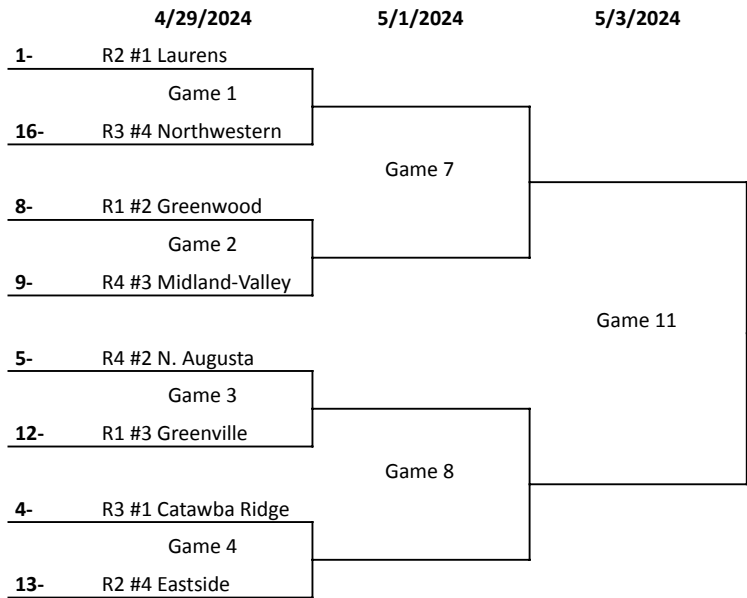

**CLASS AAAA BASEBALL BRACKET  
UPPER STATE**

Seed	Finish	Team
1	#1	R2 #1 Laurens
2	#1	R4 #1 Airport
3	#1	R1 #1 Easley
4	#1	R3 #1 Catawba Ridge
5	#2	R4 #2 N. Augusta
6	#2	R2 #2 Greer
7	#2	R3 #2 Indian Land
8	#2	R1 #2 Greenwood
9	#3	R4 #3 Midland-Valley
10	#3	R2 #3 Riverside
11	#3	R3 #3 Lancaster
12	#3	R1 #3 Greenville
13	#4	R2 #4 Eastside
14	#4	R4 #4 Aiken
15	#4	R1 #4 Westside
16	#4	R3 #4 Northwestern

Higher Seed Hosts except Game 14-Game 11 winner will host Game 14 and 15

**Baseball Upper/Lower State: 5/13, 5/15, 5/17 (If Needed)**

**Baseball State Final: 5/20, 5/22, 5/24 (If Needed)**

**CLASS AAAA BASEBALL BRACKET  
LOWER STATE**

Seed	Finish	Team
1	#1	R6 #1 N. Myrtle Beach
2	#1	R7 #1 James Island
3	#1	R5 #1 Lugoff-Elgin
4	#2	R5 #2 AC Flora

5	#2	R7 #2 Lucy Beckham
6	#2	R6 #2 W. Florence
7	#3	R 6 #3 Hartsville
8	#3	R7 #3 May River
9	#3	R5 #3 Irmo
10	#4	R5 #4 Westwood
11	#4	R7 #4 Hilton Head
12	#4	R6 #4 Myrtle Beach
13	AL	York
14	AL	South Florence
15	AL	Wade Hampton
16	AL	Blufton

5/10/2024

(Host)

Game 14

5/10/2024

Game 15

Game 14 Loser

(if necessary)

Higher Seed Hosts except Game 14- Game 11 winner will host Game 14 and 15