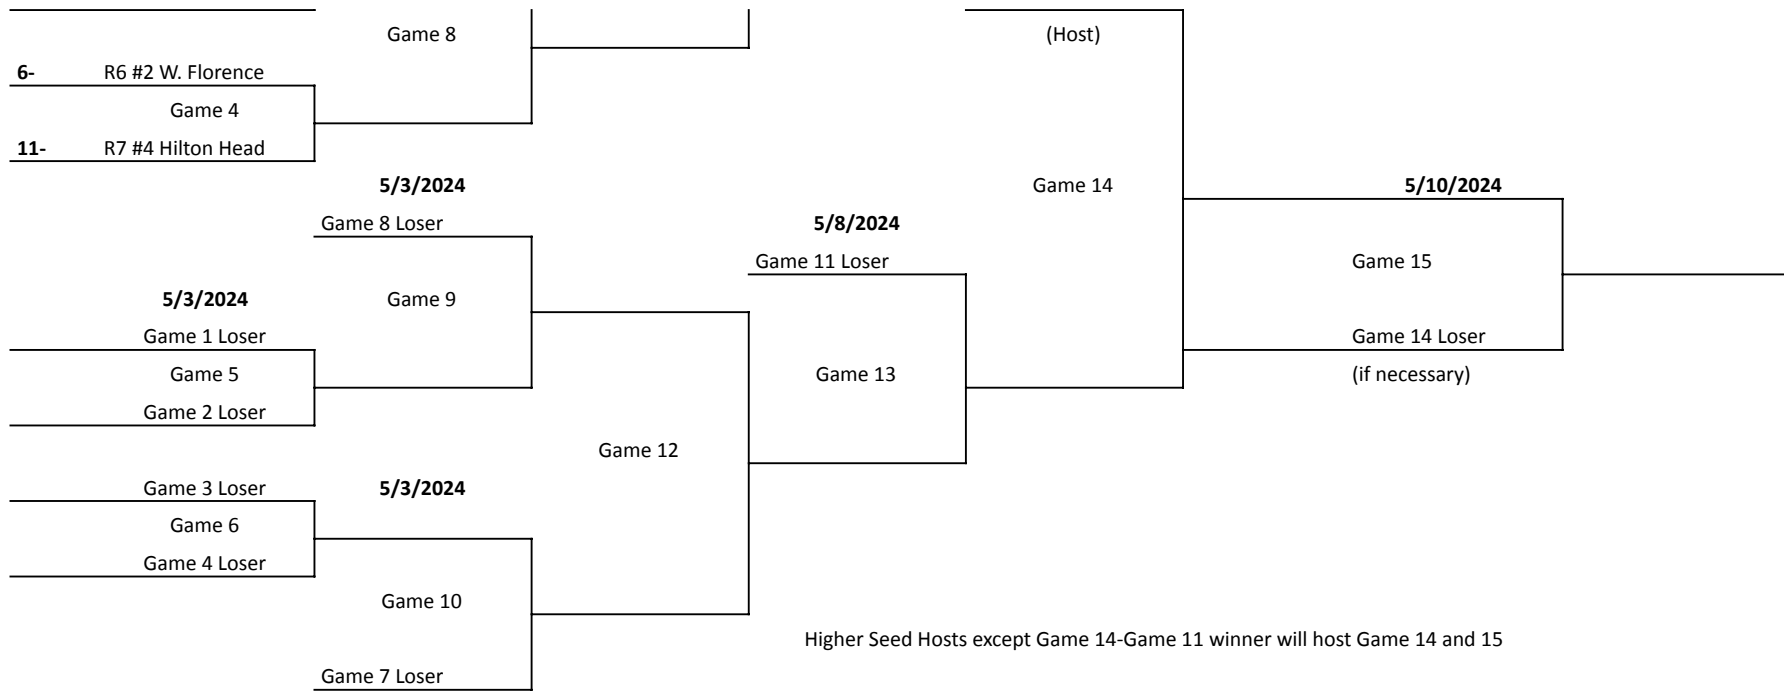

Higher Seed Hosts except Game 14-Game 11 winner will host Game 14 and 15

**Baseball Upper/Lower State: 5/13, 5/15, 5/17 (If Needed)**

**Baseball State Final: 5/20, 5/22, 5/24 (If Needed)**

**CLASS AAAA BASEBALL BRACKET  
LOWER STATE**

Seed	Finish	Team
1	#1	R6 #1 N. Myrtle Beach
2	#1	R7 #1 James Island
3	#1	R5 #1 Lugoff-Elgin
4	#2	R5 #2 AC Flora

5	#2	R7 #2 Lucy Beckham
6	#2	R6 #2 W. Florence
7	#3	R 6 #3 Hartsville
8	#3	R7 #3 May River
9	#3	R5 #3 Irmo
10	#4	R5 #4 Westwood
11	#4	R7 #4 Hilton Head
12	#4	R6 #4 Myrtle Beach
13	AL	York
14	AL	South Florence
15	AL	Wade Hampton
16	AL	Blufton

5/10/2024

(Host)

Game 14

5/10/2024

Game 15

Game 14 Loser

(if necessary)

Higher Seed Hosts except Game 14- Game 11 winner will host Game 14 and 15

5/10/2024

**Bracket Notes:**

The Team with highest seed on the bracket will host unless otherwise noted in bracket

Automatic Qualifiers: Top 4 teams from each Region

At Large Teams: At large teams will be selected from the remaining teams from both upper and lower state to fill in 13-16 in lower state