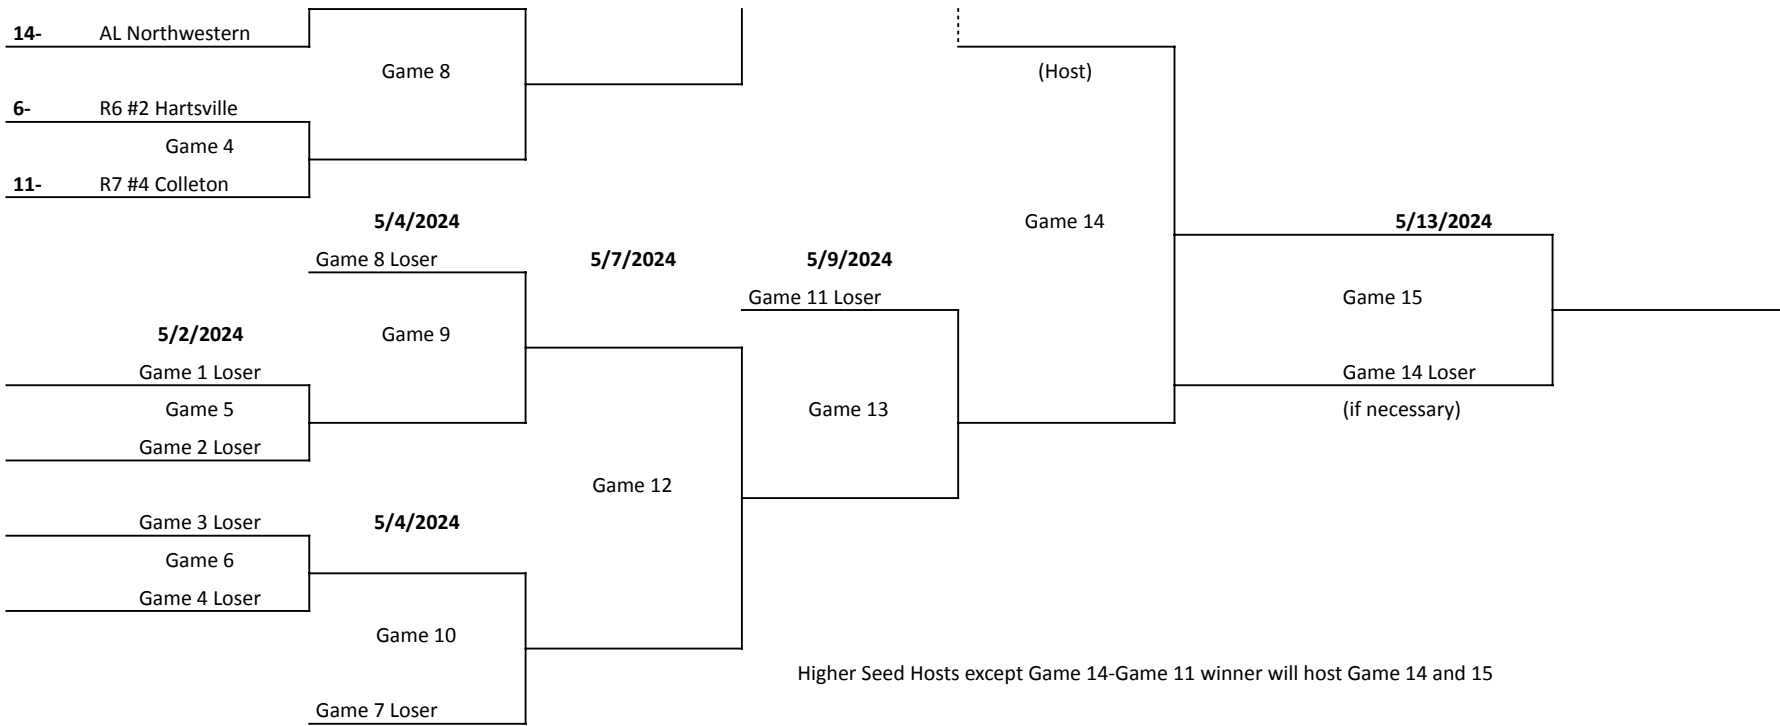

Higher Seed Hosts except Game 14-Game 11 winner will host Game 14 and 15

Softball Upper/Lower State: 5/14, 5/16, 5/18 (If Needed)
Softball State Final: 5/21, 5/23, 5/25 (If Needed)

**CLASS AAAA SOFTBALL BRACKET
 LOWER STATE**

4/30/2024
 1- R6 #1 W. Florence

5/2/2024

5/4/2024

Type in Team Name		
Seed	Finish	Team
1	#1	R6 #1 W. Florence
2	#1	R 7 #1 James Island
3	#1	R5 #1 AC Flora

4	#2	R5 #2 Lugoff-Elgin
5	#2	R7 #2 May River
6	#2	R6 #2 Hartsville
7	#3	R6 #3 S. Florence
8	#3	R7 #3 Beckham
9	#3	R5 #3 Irmo
10	#4	R5 #4 Westwood
11	#4	R7 #4 Colleton
12	#4	R6 #4 N. Myrtle Beach
13	AL	AL Westside
14	AL	AL Northwestern
15	AL	AL Myrtle Beach
16	AL	AL Berea

Higher Seed Hosts except Game 14- Game 11 winner will host Game 14 and 15

Bracket Notes:

The Team with highest seed on the bracket will host unless otherwise noted in bracket

Automatic Qualifiers: Top 4 teams from each Region