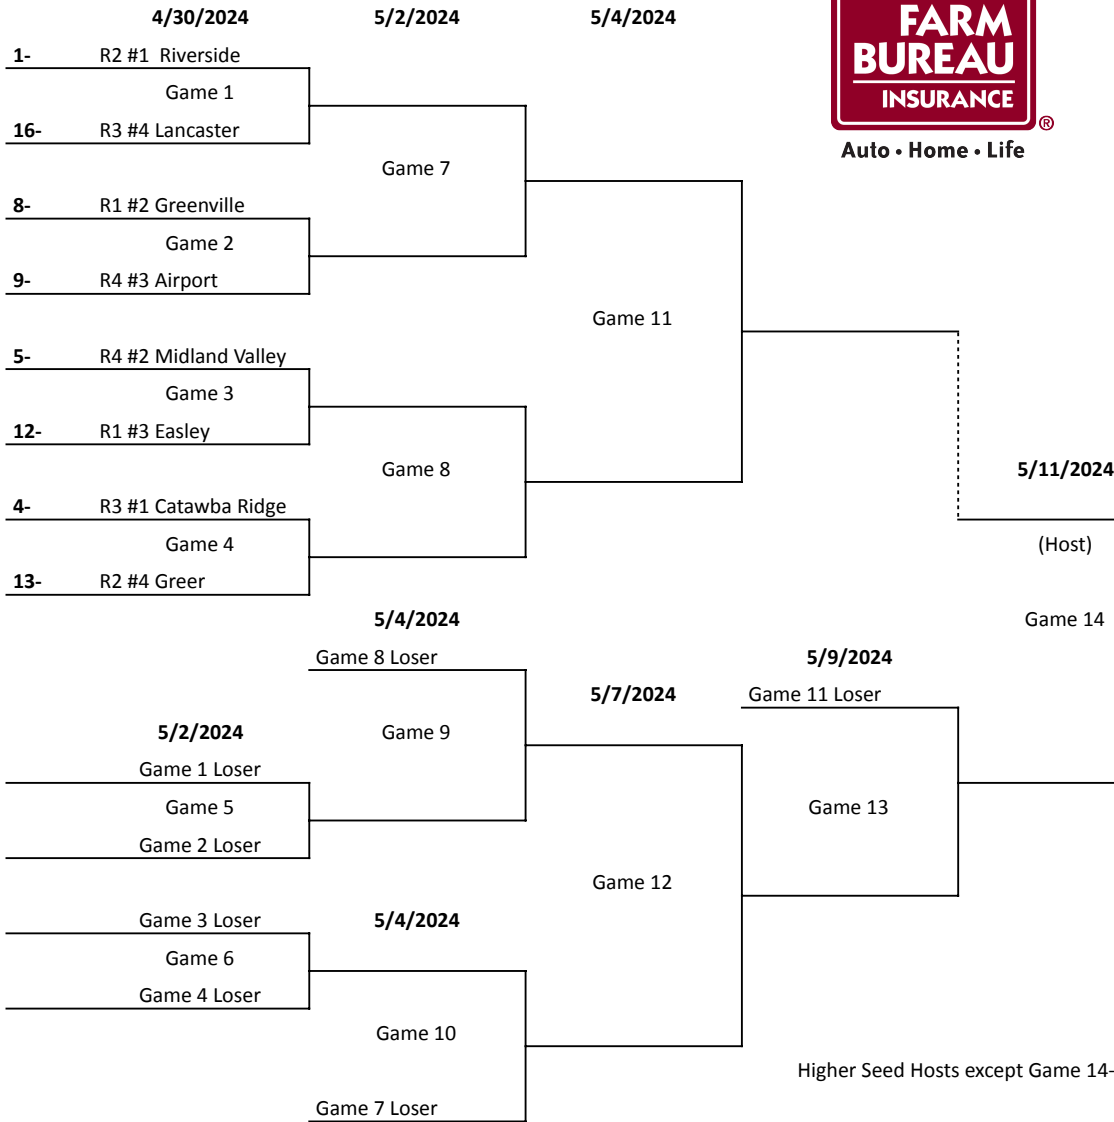

**CLASS AAAA SOFTBALL BRACKET
UPPER STATE**

Type in Team Name		
Seed	Finish	Team
1	#1	R2 #1 Riverside
2	#1	R4 #1 N. Augusta
3	#1	R1 #1 Greenwood
4	#1	R3 #1 Catawba Ridge
5	#2	R4 #2 Midland Valley
6	#2	R2 #2 Wade Hampton
7	#2	R3 #2 Indian Land
8	#2	R1 #2 Greenville
9	#3	R4 #3 Airport
10	#3	R2 #3 Laurens
11	#3	R3 #3 York
12	#3	R1 #3 Easley
13	#4	R2 #4 Greer
14	#4	R4 #4 S. Aiken
15	#4	R1 #4 Pickens
16	#4	R3 #4 Lancaster

Higher Seed Hosts except Game 14-Game 11 winner will host Game 14 and 15

Softball Upper/Lower State: 5/14, 5/16, 5/18 (If Needed)
Softball State Final: 5/21, 5/23, 5/25 (If Needed)

**CLASS AAAA SOFTBALL BRACKET
 LOWER STATE**

Higher Seed Hosts except Game 14- Game 11 winner will host Game 14 and 15

Bracket Notes:

The Team with highest seed on the bracket will host unless otherwise noted in bracket

Automatic Qualifiers: Top 4 teams from each Region