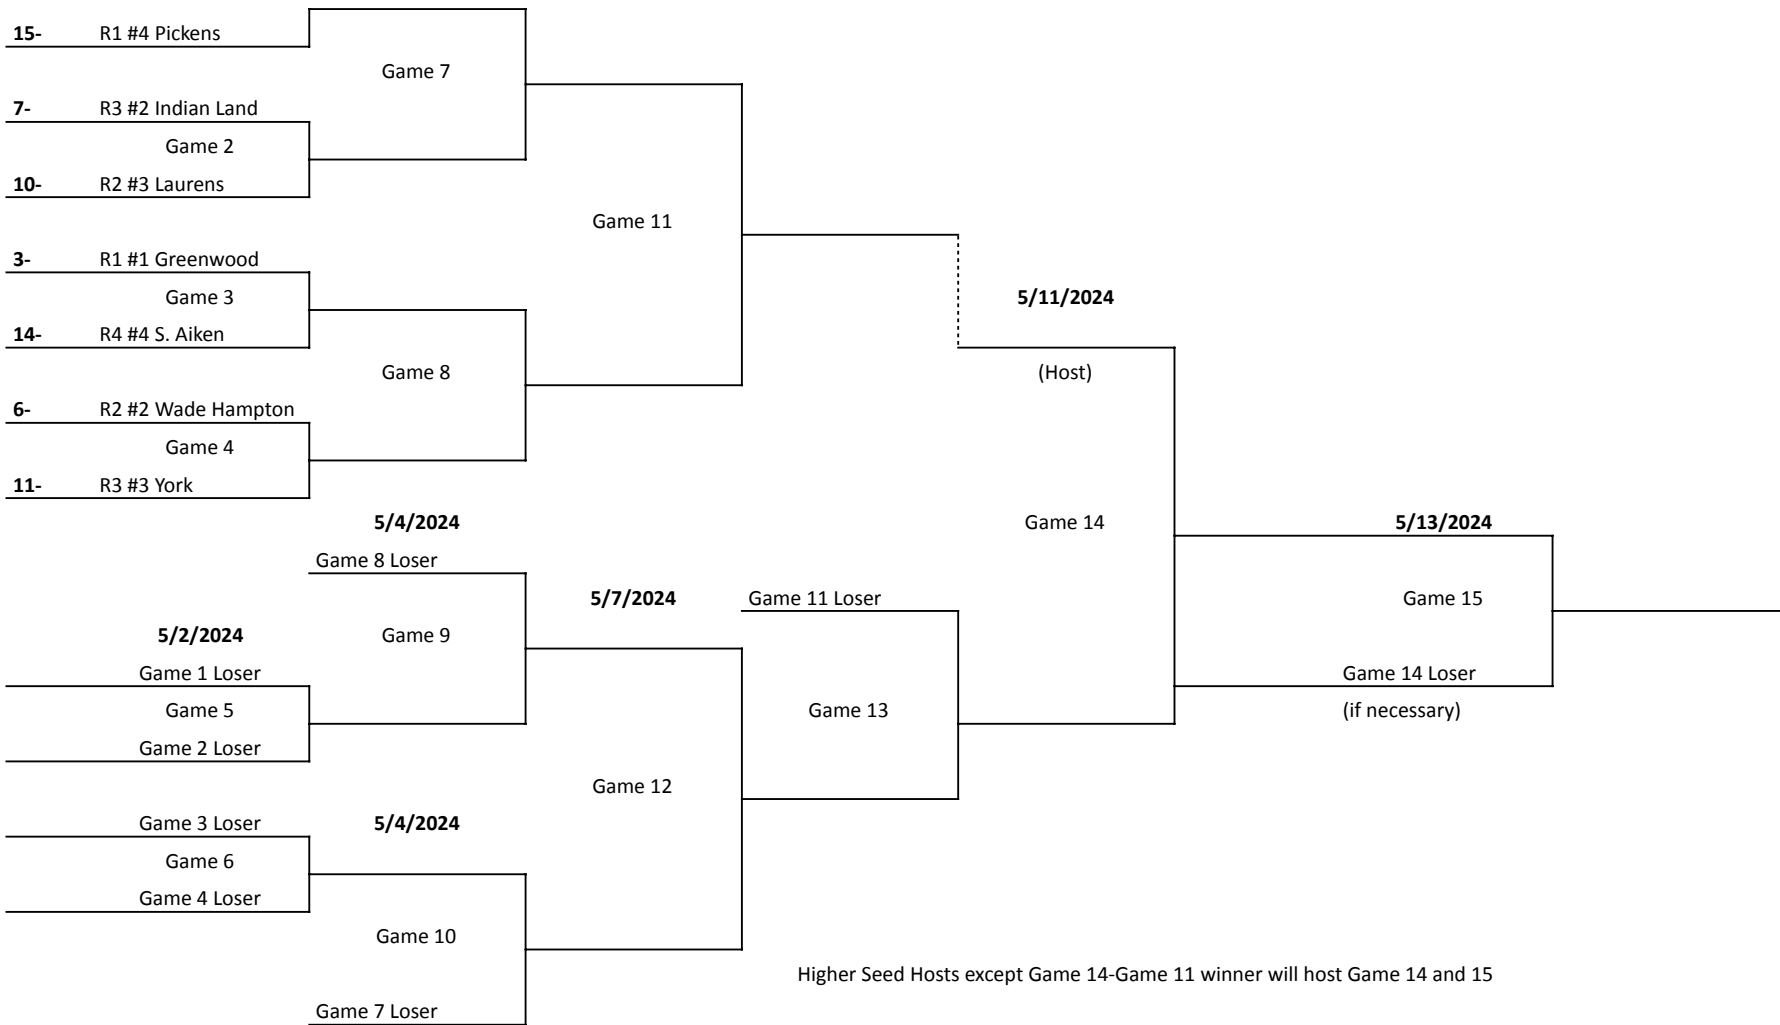

**CLASS AAAA SOFTBALL BRACKET
UPPER STATE**

Type in Team Name		
Seed	Finish	Team
1	#1	R2 #1 Riverside
2	#1	R4 #1 N. Augusta
3	#1	R1 #1 Greenwood
4	#1	R3 #1 Catawba Ridge
5	#2	R4 #2 Midland Valley
6	#2	R2 #2 Wade Hampton
7	#2	R3 #2 Indian Land
8	#2	R1 #2 Greenville
9	#3	R4 #3 Airport
10	#3	R2 #3 Laurens
11	#3	R3 #3 York
12	#3	R1 #3 Easley
13	#4	R2 #4 Greer
14	#4	R4 #4 S. Aiken
15	#4	R1 #4 Pickens
16	#4	R3 #4 Lancaster

Higher Seed Hosts except Game 14-Game 11 winner will host Game 14 and 15

Softball Upper/Lower State: 5/14, 5/16, 5/18 (If Needed)
Softball State Final: 5/21, 5/23, 5/25 (If Needed)

**CLASS AAAA SOFTBALL BRACKET
 LOWER STATE**

4/30/2024
 1- R6 #1 W. Florence

5/2/2024

5/4/2024

Type in Team Name		
Seed	Finish	Team
1	#1	R6 #1 W. Florence
2	#1	R 7 #1 James Island
3	#1	R5 #1 AC Flora

4	#2	R5 #2 Lugoff-Elgin
5	#2	R7 #2 May River
6	#2	R6 #2 Hartsville
7	#3	R6 #3 S. Florence
8	#3	R7 #3 Beckham
9	#3	R5 #3 Irmo
10	#4	R5 #4 Westwood
11	#4	R7 #4 Colleton
12	#4	R6 #4 N. Myrtle Beach
13	AL	AL Westside
14	AL	AL Northwestern
15	AL	AL Myrtle Beach
16	AL	AL Berea

Higher Seed Hosts except Game 14- Game 11 winner will host Game 14 and 15

Bracket Notes:

The Team with highest seed on the bracket will host unless otherwise noted in bracket

Automatic Qualifiers: Top 4 teams from each Region