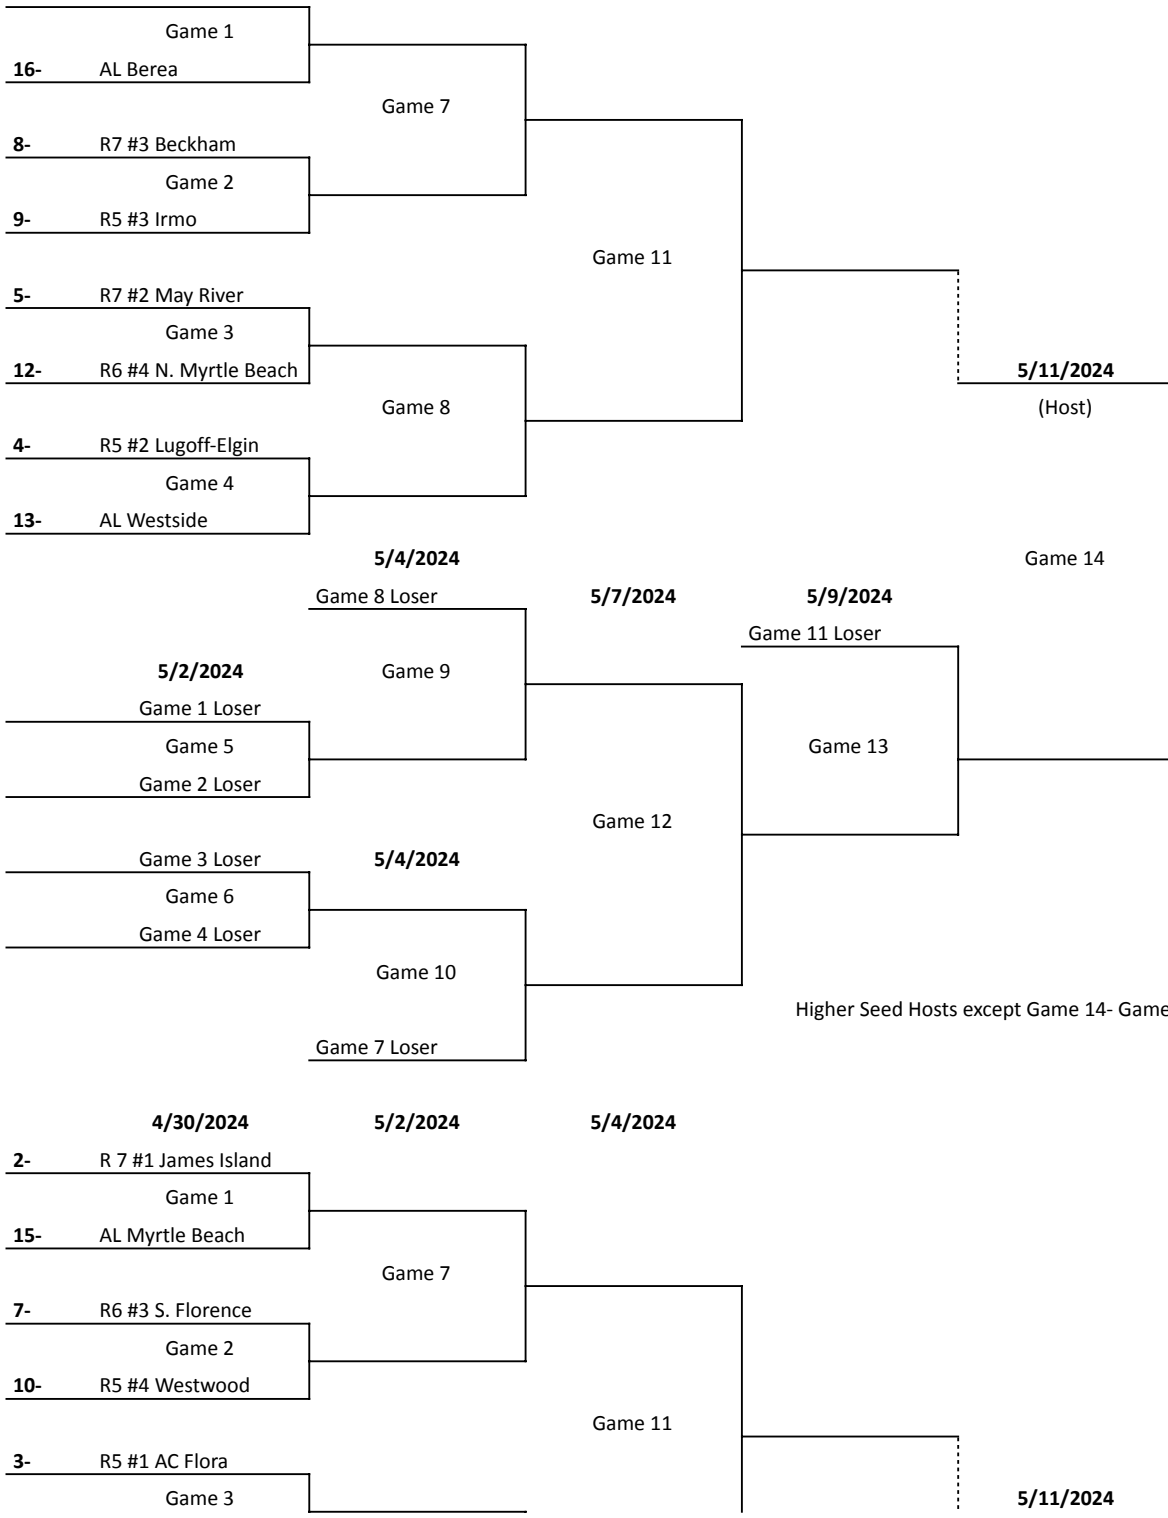

Higher Seed Hosts except Game 14-Game 11 winner will host Game 14 and 15

Softball Upper/Lower State: 5/14, 5/16, 5/18 (If Needed)
Softball State Final: 5/21, 5/23, 5/25 (If Needed)

**CLASS AAAA SOFTBALL BRACKET
 LOWER STATE**

4/30/2024
 1- R6 #1 W. Florence

5/2/2024

5/4/2024

Type in Team Name		
Seed	Finish	Team
1	#1	R6 #1 W. Florence
2	#1	R 7 #1 James Island
3	#1	R5 #1 AC Flora

4	#2	R5 #2 Lugoff-Elgin
5	#2	R7 #2 May River
6	#2	R6 #2 Hartsville
7	#3	R6 #3 S. Florence
8	#3	R7 #3 Beckham
9	#3	R5 #3 Irmo
10	#4	R5 #4 Westwood
11	#4	R7 #4 Colleton
12	#4	R6 #4 N. Myrtle Beach
13	AL	AL Westside
14	AL	AL Northwestern
15	AL	AL Myrtle Beach
16	AL	AL Berea

Higher Seed Hosts except Game 14- Game 11 winner will host Game 14 and 15

Bracket Notes:

The Team with highest seed on the bracket will host unless otherwise noted in bracket

Automatic Qualifiers: Top 4 teams from each Region